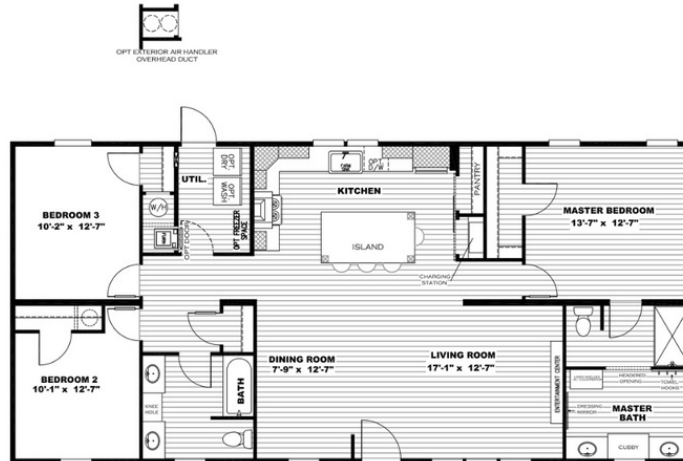

TEXAS Model number: 30ISL28563AH19

3 beds • 2 baths • 1568 sq.ft. • 28' width • 56' depth

Our home building facilities invest in continuous product and process improvements. Plans, dimensions, features, materials, specifications and availability are subject to change without notice or obligation. Renderings and floor plans are representative likenesses of our homes and may differ from the actual homes. We invite you to tour a Home Center near you and inspect the highest value in quality housing available or call (229) 245-0700 to speak with a Home Consultant. Copyright 2017, CMH. All rights reserved.

TEXAS

CLAYTON HOMES OF VALDOSTA, GA
3201 HWY 84
229-245-0700

3 BEDROOM 2 BATHROOM
28'-0 X 56'-0 ~ 1475 SQ. FT.

TEXAS Model number: 30ISL28563AH19

3 beds • 2 baths • 1568 sq.ft. • 28' width • 56' depth

Our home building facilities invest in continuous product and process improvements. Plans, dimensions, features, materials, specifications and availability are subject to change without notice or obligation. Renderings and floor plans are representative likenesses of our homes and may differ from the actual homes. We invite you to tour a Home Center near you and inspect the highest value in quality housing available or call (229) 245-0700 to speak with a Home Consultant. Copyright 2017, CMH. All rights reserved.