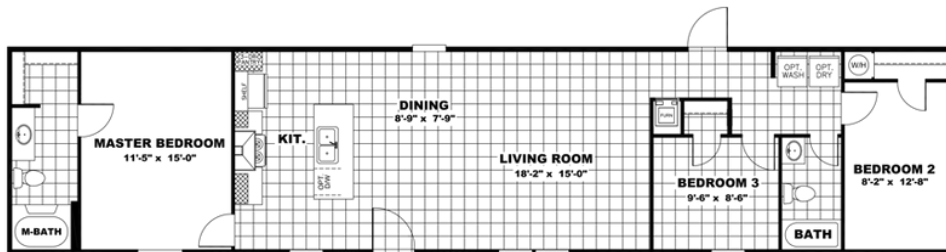

THE BREEZE

THE BREEZE

Model number: 46SSP16723AH18

3 beds • 2 baths • 1152 sq.ft. • 16' width • 72' depth

Our home building facilities invest in continuous product and process improvements. Plans, dimensions, features, materials, specifications and availability are subject to change without notice or obligation. Renderings and floor plans are representative likenesses of our homes and may differ from the actual homes. We invite you to tour a Home Center near you and inspect the highest value in quality housing available or call (229) 245-0700 to speak with a Home Consultant. Copyright 2017, CMH. All rights reserved.

THE BREEZE

Model number: 46SSP16723AH18

3 beds • 2 baths • 1152 sq.ft. • 16' width • 72' depth

Our home building facilities invest in continuous product and process improvements. Plans, dimensions, features, materials, specifications and availability are subject to change without notice or obligation. Renderings and floor plans are representative likenesses of our homes and may differ from the actual homes. We invite you to tour a Home Center near you and inspect the highest value in quality housing available or call (229) 245-0700 to speak with a Home Consultant. Copyright 2017, CMH. All rights reserved.