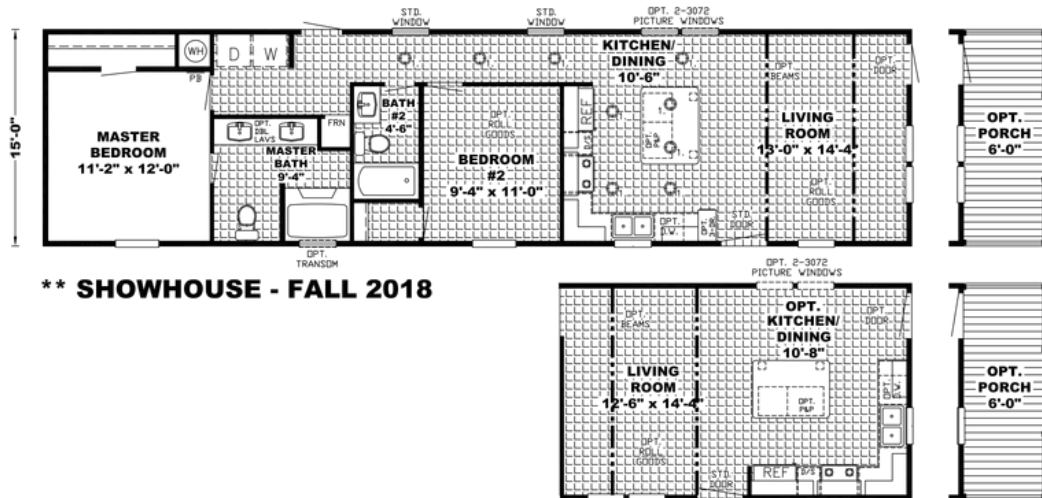

PORCH MODEL

PORCH MODEL Model number: 41SIG16602FH19
2 beds • 2 baths • 960 sq.ft. • 16' width • 60' depth

Our home building facilities invest in continuous product and process improvements. Plans, dimensions, features, materials, specifications and availability are subject to change without notice or obligation. Renderings and floor plans are representative likenesses of our homes and may differ from the actual homes. We invite you to tour a Home Center near you and inspect the highest value in quality housing available or call (229) 245-0700 to speak with a Home Consultant. Copyright 2017, CMH. All rights reserved.

PORCH MODEL

MODEL SIG16602F-60-2/16X60

** SHOWHOUSE - FALL 2018

PORCH MODEL Model number: 41SIG16602FH19

2 beds • 2 baths • 960 sq.ft. • 16' width • 60' depth

Our home building facilities invest in continuous product and process improvements. Plans, dimensions, features, materials, specifications and availability are subject to change without notice or obligation. Renderings and floor plans are representative likenesses of our homes and may differ from the actual homes. We invite you to tour a Home Center near you and inspect the highest value in quality housing available or call (229) 245-0700 to speak with a Home Consultant. Copyright 2017, CMH. All rights reserved.