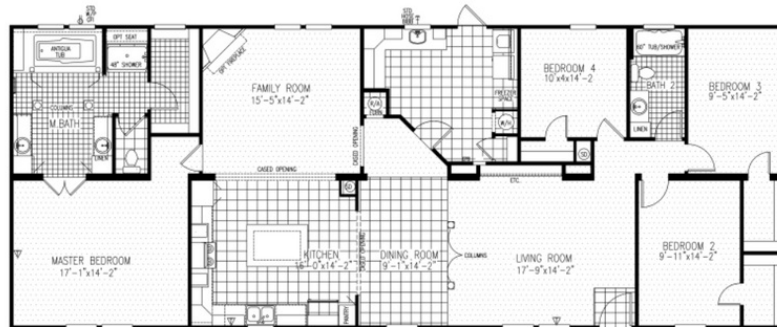

OKLAHOMA

OKLAHOMA Model number: E804350TE

4 beds • 2 baths • 2432 sq.ft. • 32' width • 76' depth

Our home building facilities invest in continuous product and process improvements. Plans, dimensions, features, materials, specifications and availability are subject to change without notice or obligation. Renderings and floor plans are representative likenesses of our homes and may differ from the actual homes. We invite you to tour a Home Center near you and inspect the highest value in quality housing available or call (229) 245-0700 to speak with a Home Consultant. Copyright 2017, CMH. All rights reserved.

OKLAHOMA

CLAYTON HOMES
OF VALDOSTA, GA
3201 HWY 84
229-245-0700

OKLAHOMA
4 BEDROOM 2 BATHROOM
32'-0 X 80'-0 ~ 2254 SQ. FT.

OKLAHOMA Model number: E804350TE

4 beds • 2 baths • 2432 sq.ft. • 32' width • 76' depth