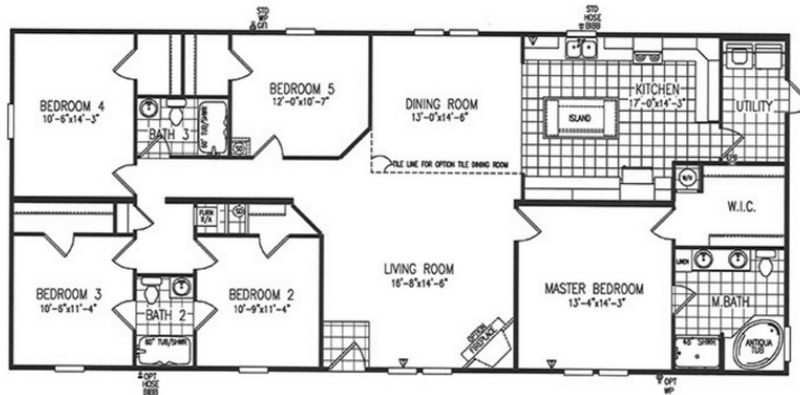

GEORGIA

GEORGIA Model number: E72538496TE

5 beds • 3 baths • 2176 sq.ft. • 32' width • 68' depth

Our home building facilities invest in continuous product and process improvements. Plans, dimensions, features, materials, specifications and availability are subject to change without notice or obligation. Renderings and floor plans are representative likenesses of our homes and may differ from the actual homes. We invite you to tour a Home Center near you and inspect the highest value in quality housing available or call (229) 245-0700 to speak with a Home Consultant. Copyright 2017, CMH. All rights reserved.

GEORGIA

CLAYTON HOMES
OF VALDOSTA, GA
3201 HWY 84
229-245-0700

GEORGIA

5 BEDROOM 3 BATHROOM
32'-0 X 72'-0 ~ 2176 SQ. FT.

GEORGIA Model number: E72538496TE

5 beds • 3 baths • 2176 sq.ft. • 32' width • 68' depth