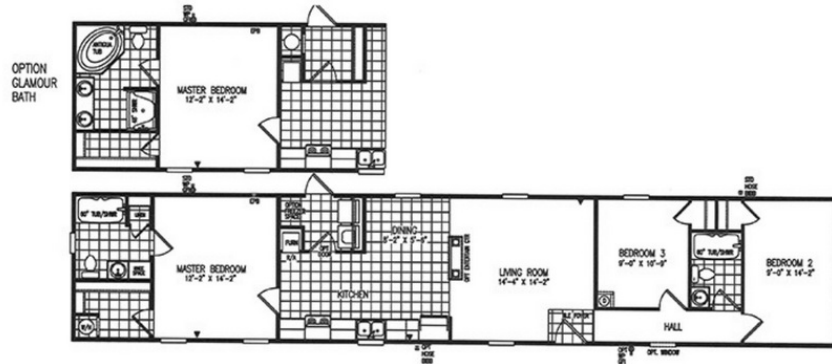

VSU Model number: BB803-155-96

3 beds • 2 baths • 1216 sq.ft. • 16' width • 76' depth

Our home building facilities invest in continuous product and process improvements. Plans, dimensions, features, materials, specifications and availability are subject to change without notice or obligation. Renderings and floor plans are representative likenesses of our homes and may differ from the actual homes. We invite you to tour a Home Center near you and inspect the highest value in quality housing available or call (229) 245-0700 to speak with a Home Consultant. Copyright 2017, CMH. All rights reserved.

VSU

CLAYTON HOMES
OF VALDOSTA, GA
3201 HWY 84
229-245-0700

VSU

3 BEDROOM 2 BATHROOM
16'-0 X 80'-0 ~ 1,216 SQ. FT.

VSU Model number: BB803-155-96

3 beds • 2 baths • 1216 sq.ft. • 16' width • 76' depth

Our home building facilities invest in continuous product and process improvements. Plans, dimensions, features, materials, specifications and availability are subject to change without notice or obligation. Renderings and floor plans are representative likenesses of our homes and may differ from the actual homes. We invite you to tour a Home Center near you and inspect the highest value in quality housing available or call (229) 245-0700 to speak with a Home Consultant. Copyright 2017, CMH. All rights reserved.