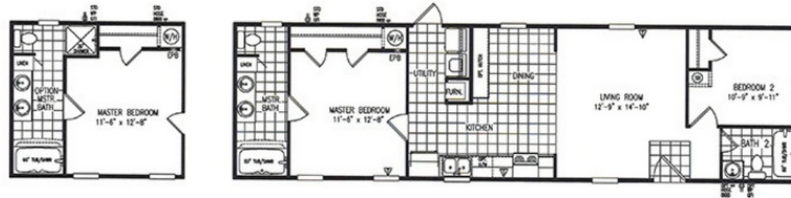

VIRGINIA TECH

VIRGINIA TECH Model number: B602-125-96

2 beds • 2 baths • 896 sq.ft. • 16' width • 56' depth

Our home building facilities invest in continuous product and process improvements. Plans, dimensions, features, materials, specifications and availability are subject to change without notice or obligation. Renderings and floor plans are representative likenesses of our homes and may differ from the actual homes. We invite you to tour a Home Center near you and inspect the highest value in quality housing available or call (229) 245-0700 to speak with a Home Consultant. Copyright 2017, CMH. All rights reserved.

VIRGINIA TECH

CLAYTON HOMES
OF VALDOSTA, GA
3201 HWY 84
229-245-0700

VIRGINIA TECH
2 BEDROOM 2 BATHROOM
16'-0 X 60'-0 ~ 896 SQ. FT.

VIRGINIA TECH Model number: B602-125-96

2 beds • 2 baths • 896 sq.ft. • 16' width • 56' depth