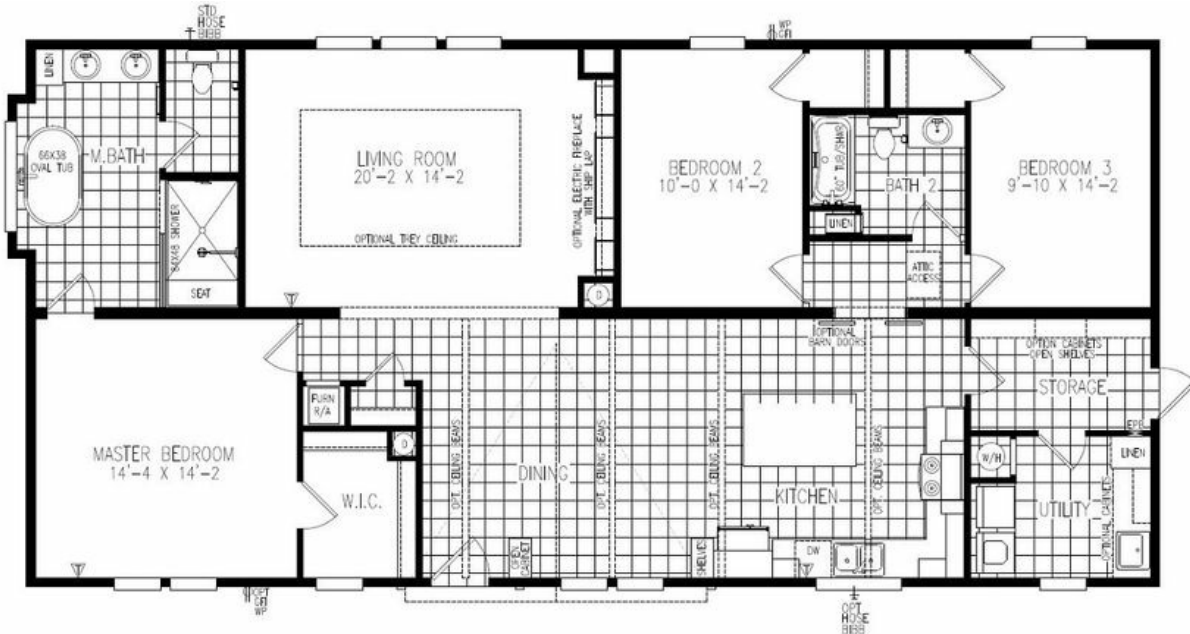

OREGON Model number: E663-1154

3 beds • 2 baths • 1984 sq.ft. • 32' width • 62' depth

Our home building facilities invest in continuous product and process improvements. Plans, dimensions, features, materials, specifications and availability are subject to change without notice or obligation. Renderings and floor plans are representative likenesses of our homes and may differ from the actual homes. We invite you to tour a Home Center near you and inspect the highest value in quality housing available or call (229) 245-0700 to speak with a Home Consultant. Copyright 2017, CMH. All rights reserved.