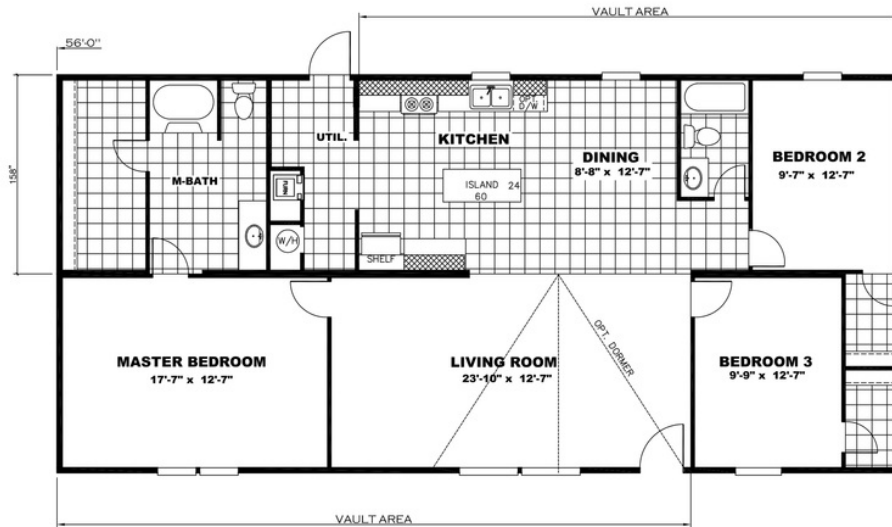

MICHIGAN Model number: 21TRU28563RH18

3 beds • 2 baths • 1568 sq.ft. • 28' width • 56' depth

Our home building facilities invest in continuous product and process improvements. Plans, dimensions, features, materials, specifications and availability are subject to change without notice or obligation. Renderings and floor plans are representative likenesses of our homes and may differ from the actual homes. We invite you to tour a Home Center near you and inspect the highest value in quality housing available or call (229) 245-0700 to speak with a Home Consultant. Copyright 2017, CMH. All rights reserved.